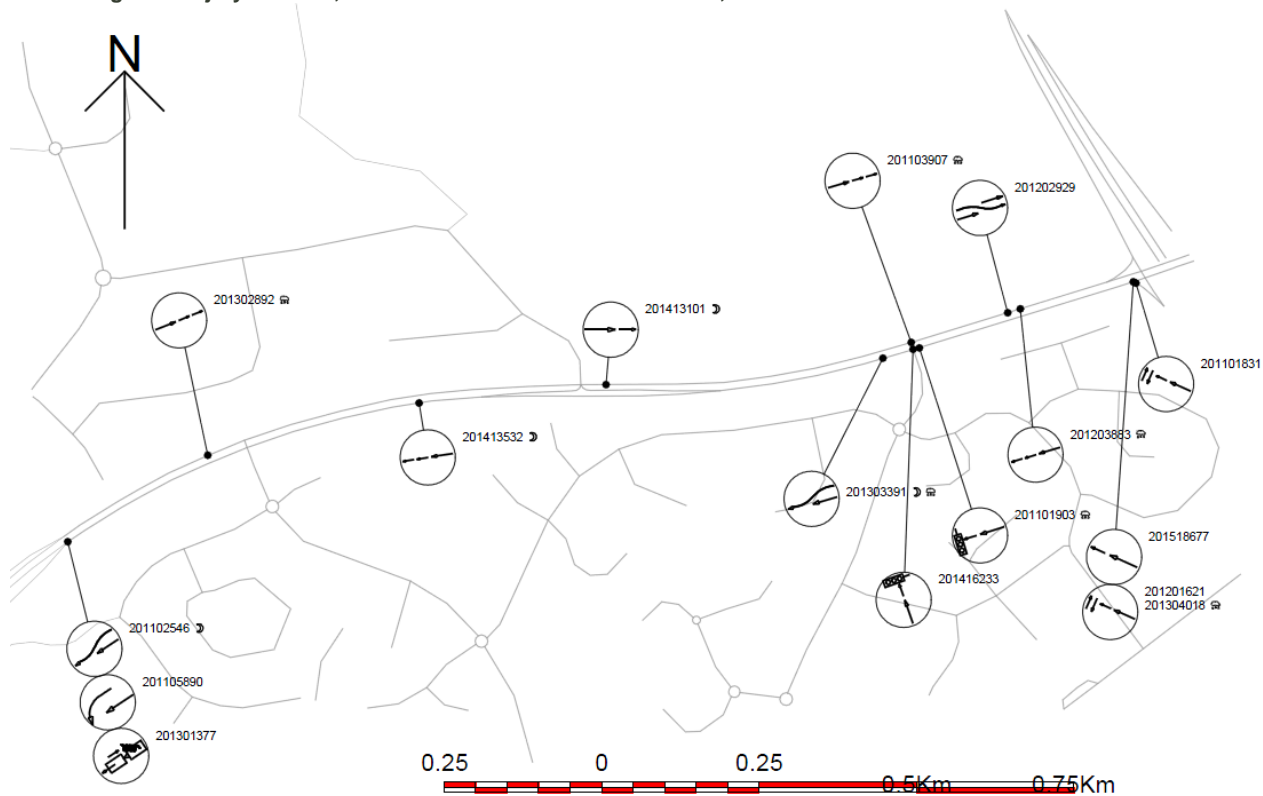

Appendix B

Crash Diagrams

This page has been intentionally left blank.

Crash Diagram – Injury Crashes, SH1 Rosedale Road to McClymonts Road, 2009-2013

Crash Diagram – Injury Crashes, SH1 Sunset Road to Rosedale Road, 2009-2013

Crash Diagram – Injury Crashes, SH18 West of Unsworth Drive to SH1, 2011-2015

Crash Diagram – Injury Crashes, Greville Interchange, 2009-2013

Crash Diagram – Injury Crashes, Constellation Interchange, 2011-2015

Crash Diagram – Pedestrian and Cyclist Crashes