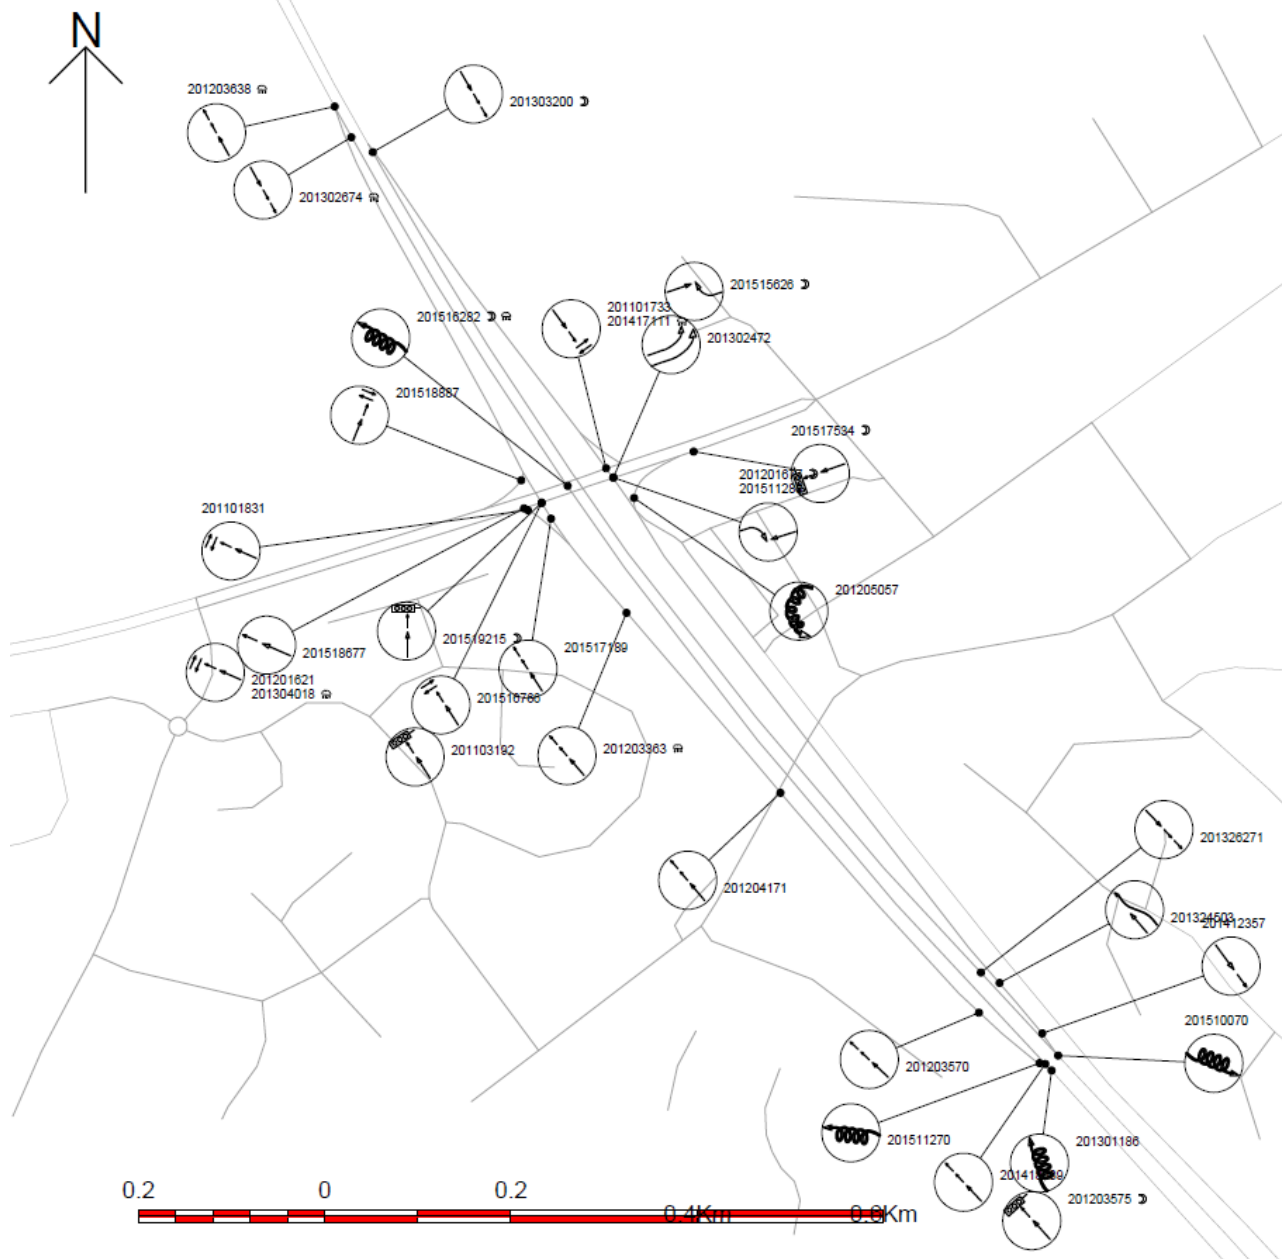

Appendix B

Crash Diagrams

This page has been intentionally left blank.

Crash Diagram – Injury Crashes, SH1 Rosedale Road to McClymonts Road, 2009-2013

Crash Diagram – Injury Crashes, SH1 Sunset Road to Rosedale Road, 2009-2013

Crash Diagram – Injury Crashes, SH18 West of Unsworth Drive to SH1, 2011-2015

Crash Diagram – Injury Crashes, Greville Interchange, 2009-2013

Crash Diagram – Injury Crashes, Constellation Interchange, 2011-2015

Crash Diagram – Pedestrian and Cyclist Crashes