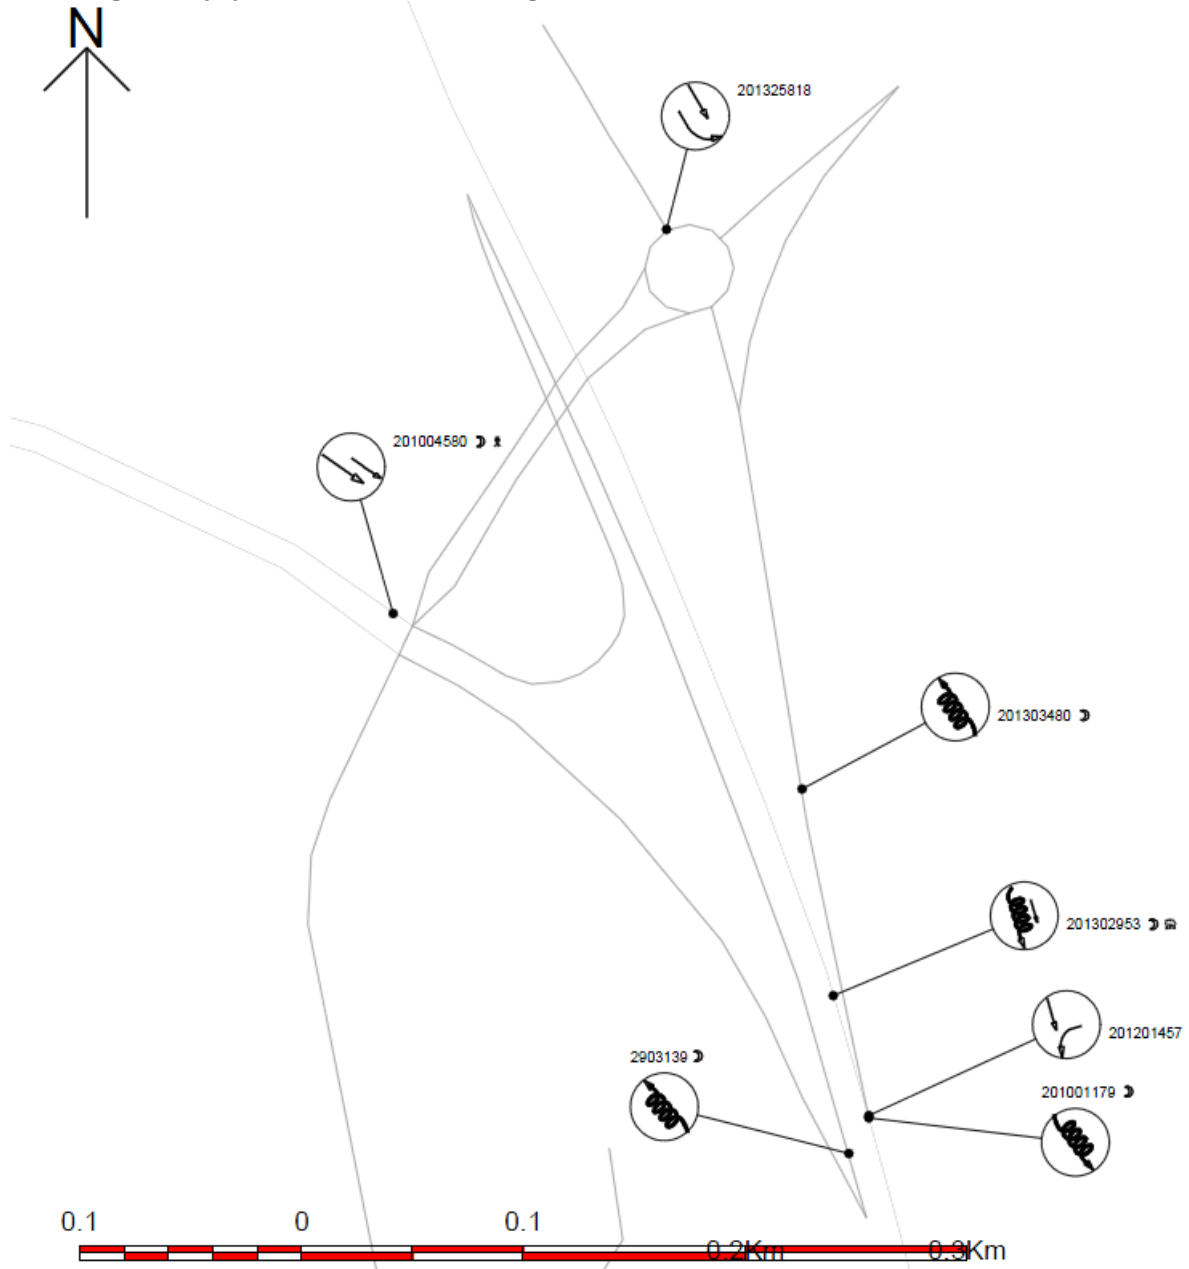

Appendix B

Crash Diagrams

This page has been intentionally left blank.

Crash Diagram – Injury Crashes, SH1 Rosedale Road to McClymonts Road, 2009-2013

Crash Diagram – Injury Crashes, SH1 Sunset Road to Rosedale Road, 2009-2013

Crash Diagram – Injury Crashes, SH18 West of Unsworth Drive to SH1, 2011-2015

Crash Diagram – Injury Crashes, Greville Interchange, 2009-2013

Crash Diagram – Injury Crashes, Constellation Interchange, 2011-2015

Crash Diagram – Pedestrian and Cyclist Crashes