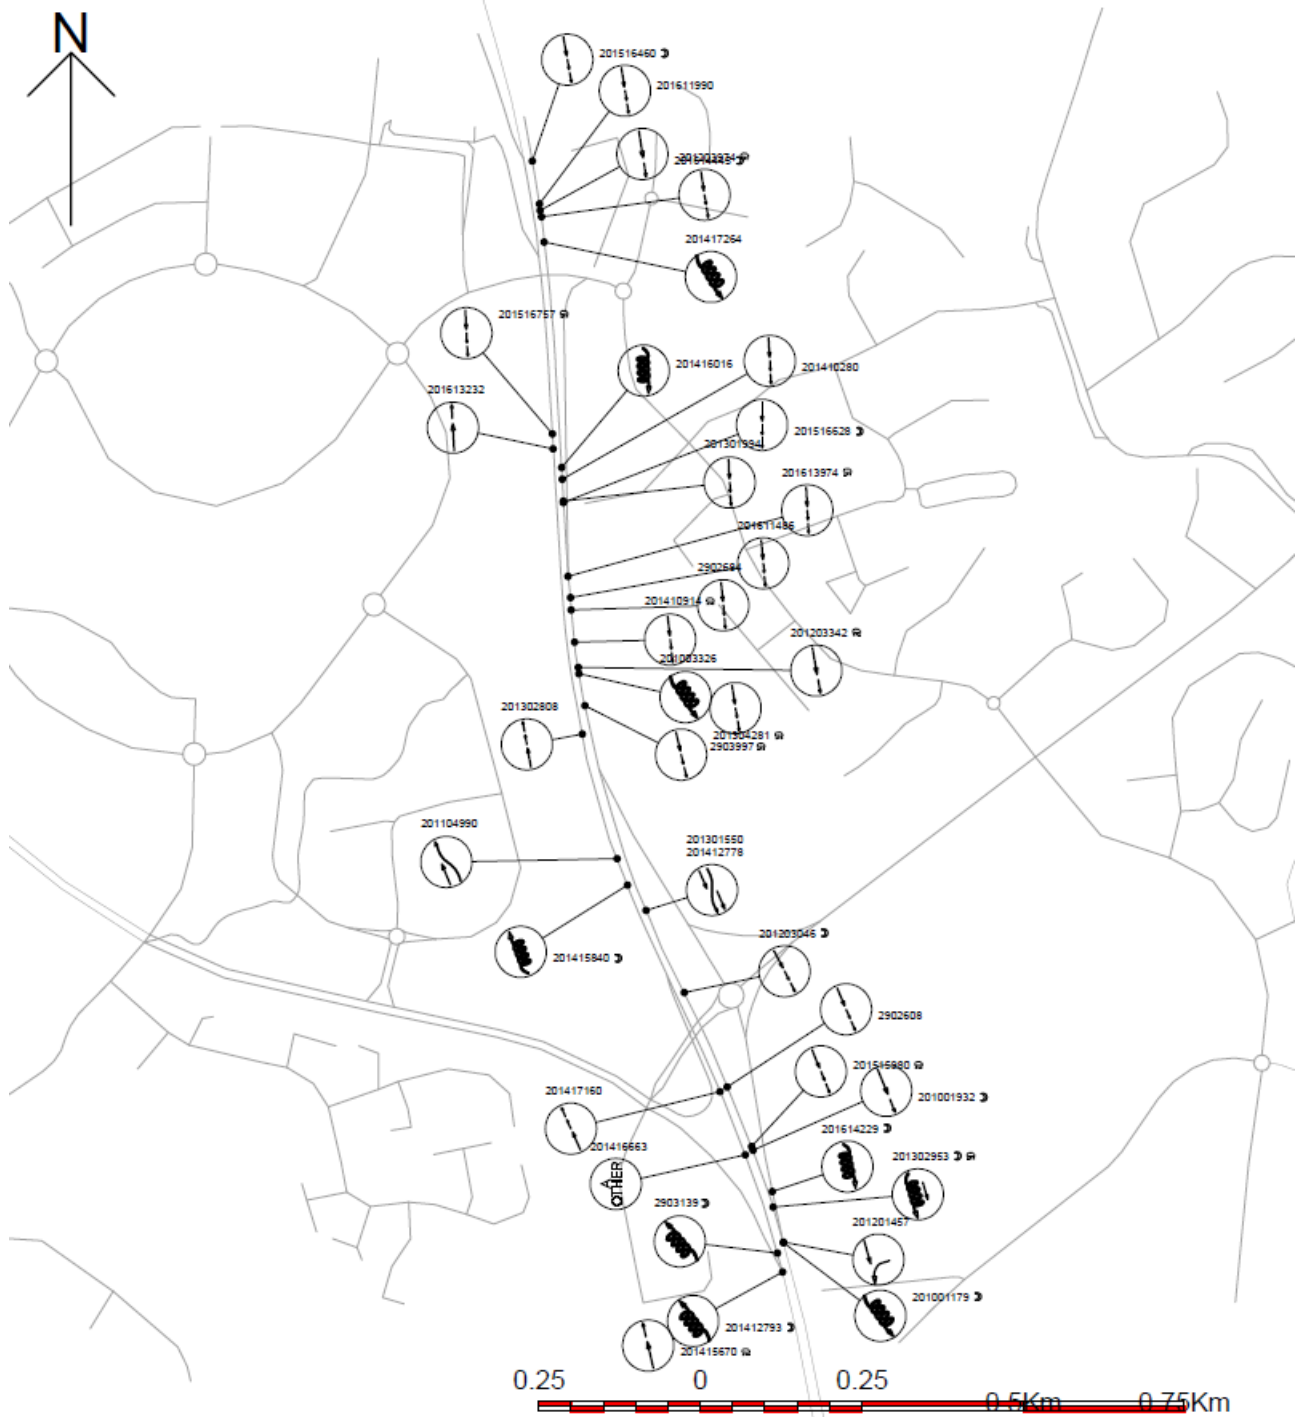

Appendix B

Crash Diagrams

This page has been intentionally left blank.

Crash Diagram – Injury Crashes, SH1 Rosedale Road to McClymonts Road, 2009-2013

Crash Diagram – Injury Crashes, SH1 Sunset Road to Rosedale Road, 2009-2013

Crash Diagram – Injury Crashes, SH18 West of Unsworth Drive to SH1, 2011-2015

Crash Diagram – Injury Crashes, Greville Interchange, 2009-2013

Crash Diagram – Injury Crashes, Constellation Interchange, 2011-2015

Crash Diagram – Pedestrian and Cyclist Crashes