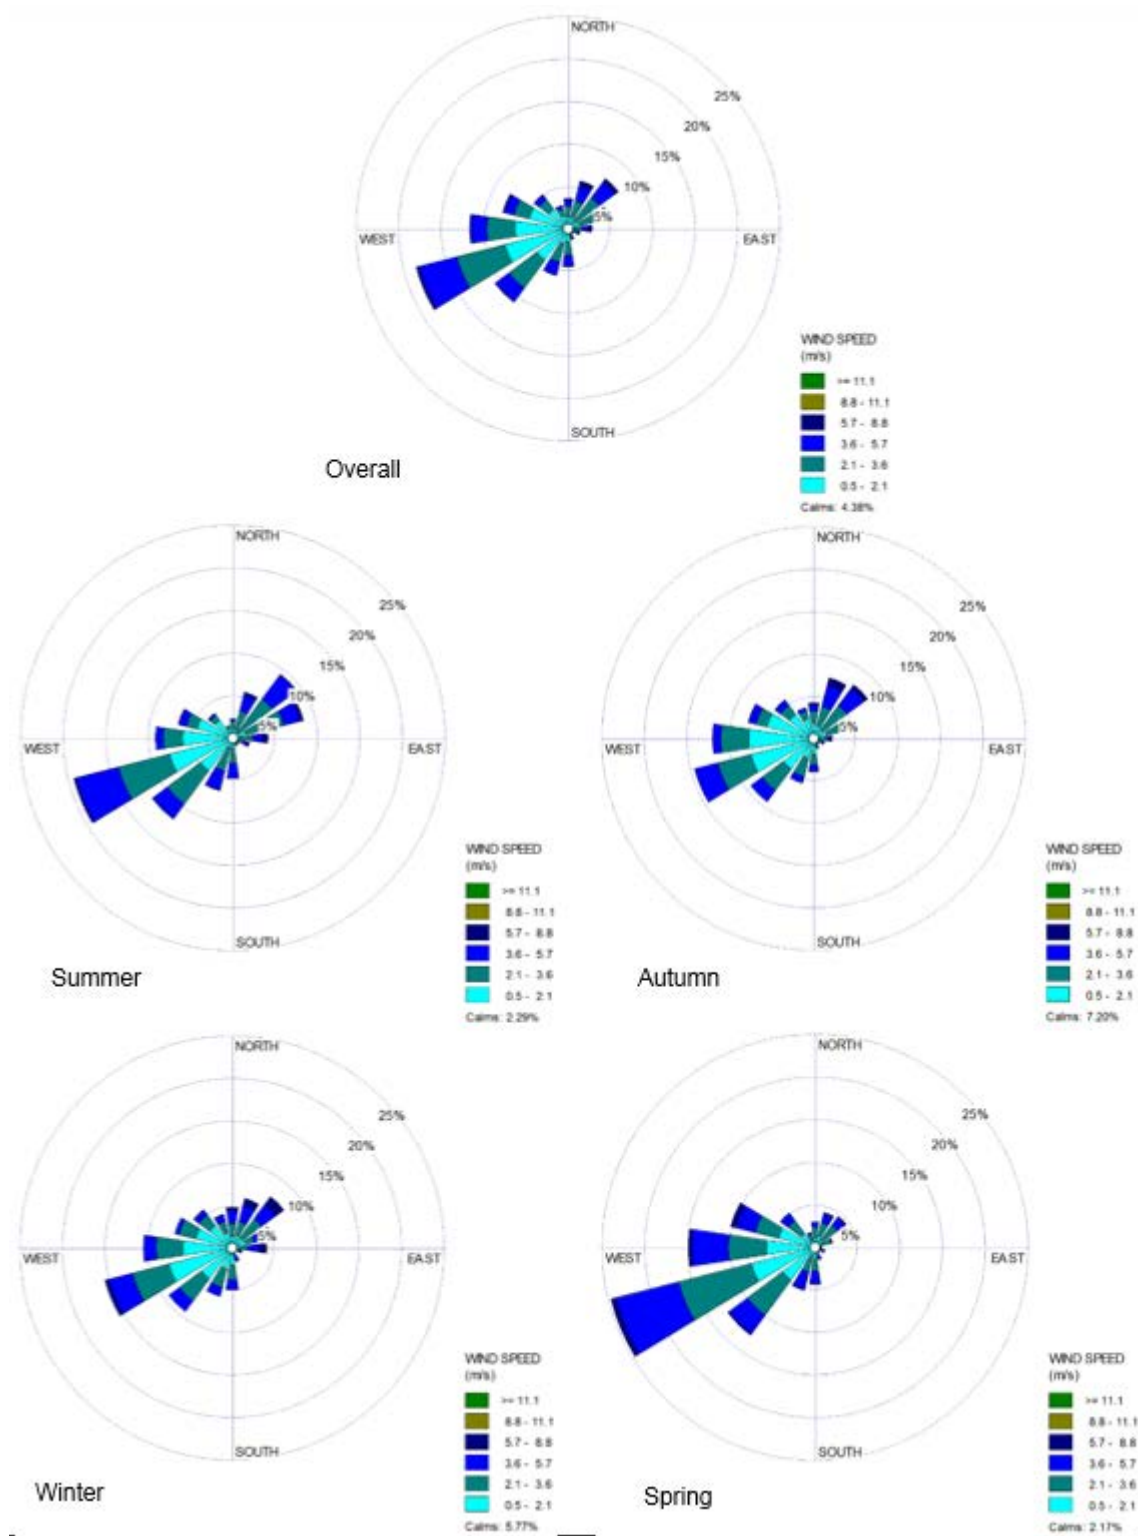

# Appendix A

## Seasonal and annual wind roses

This page has been intentionally left blank.

Figure A1 Seasonal and annual wind roses

Source: Golder