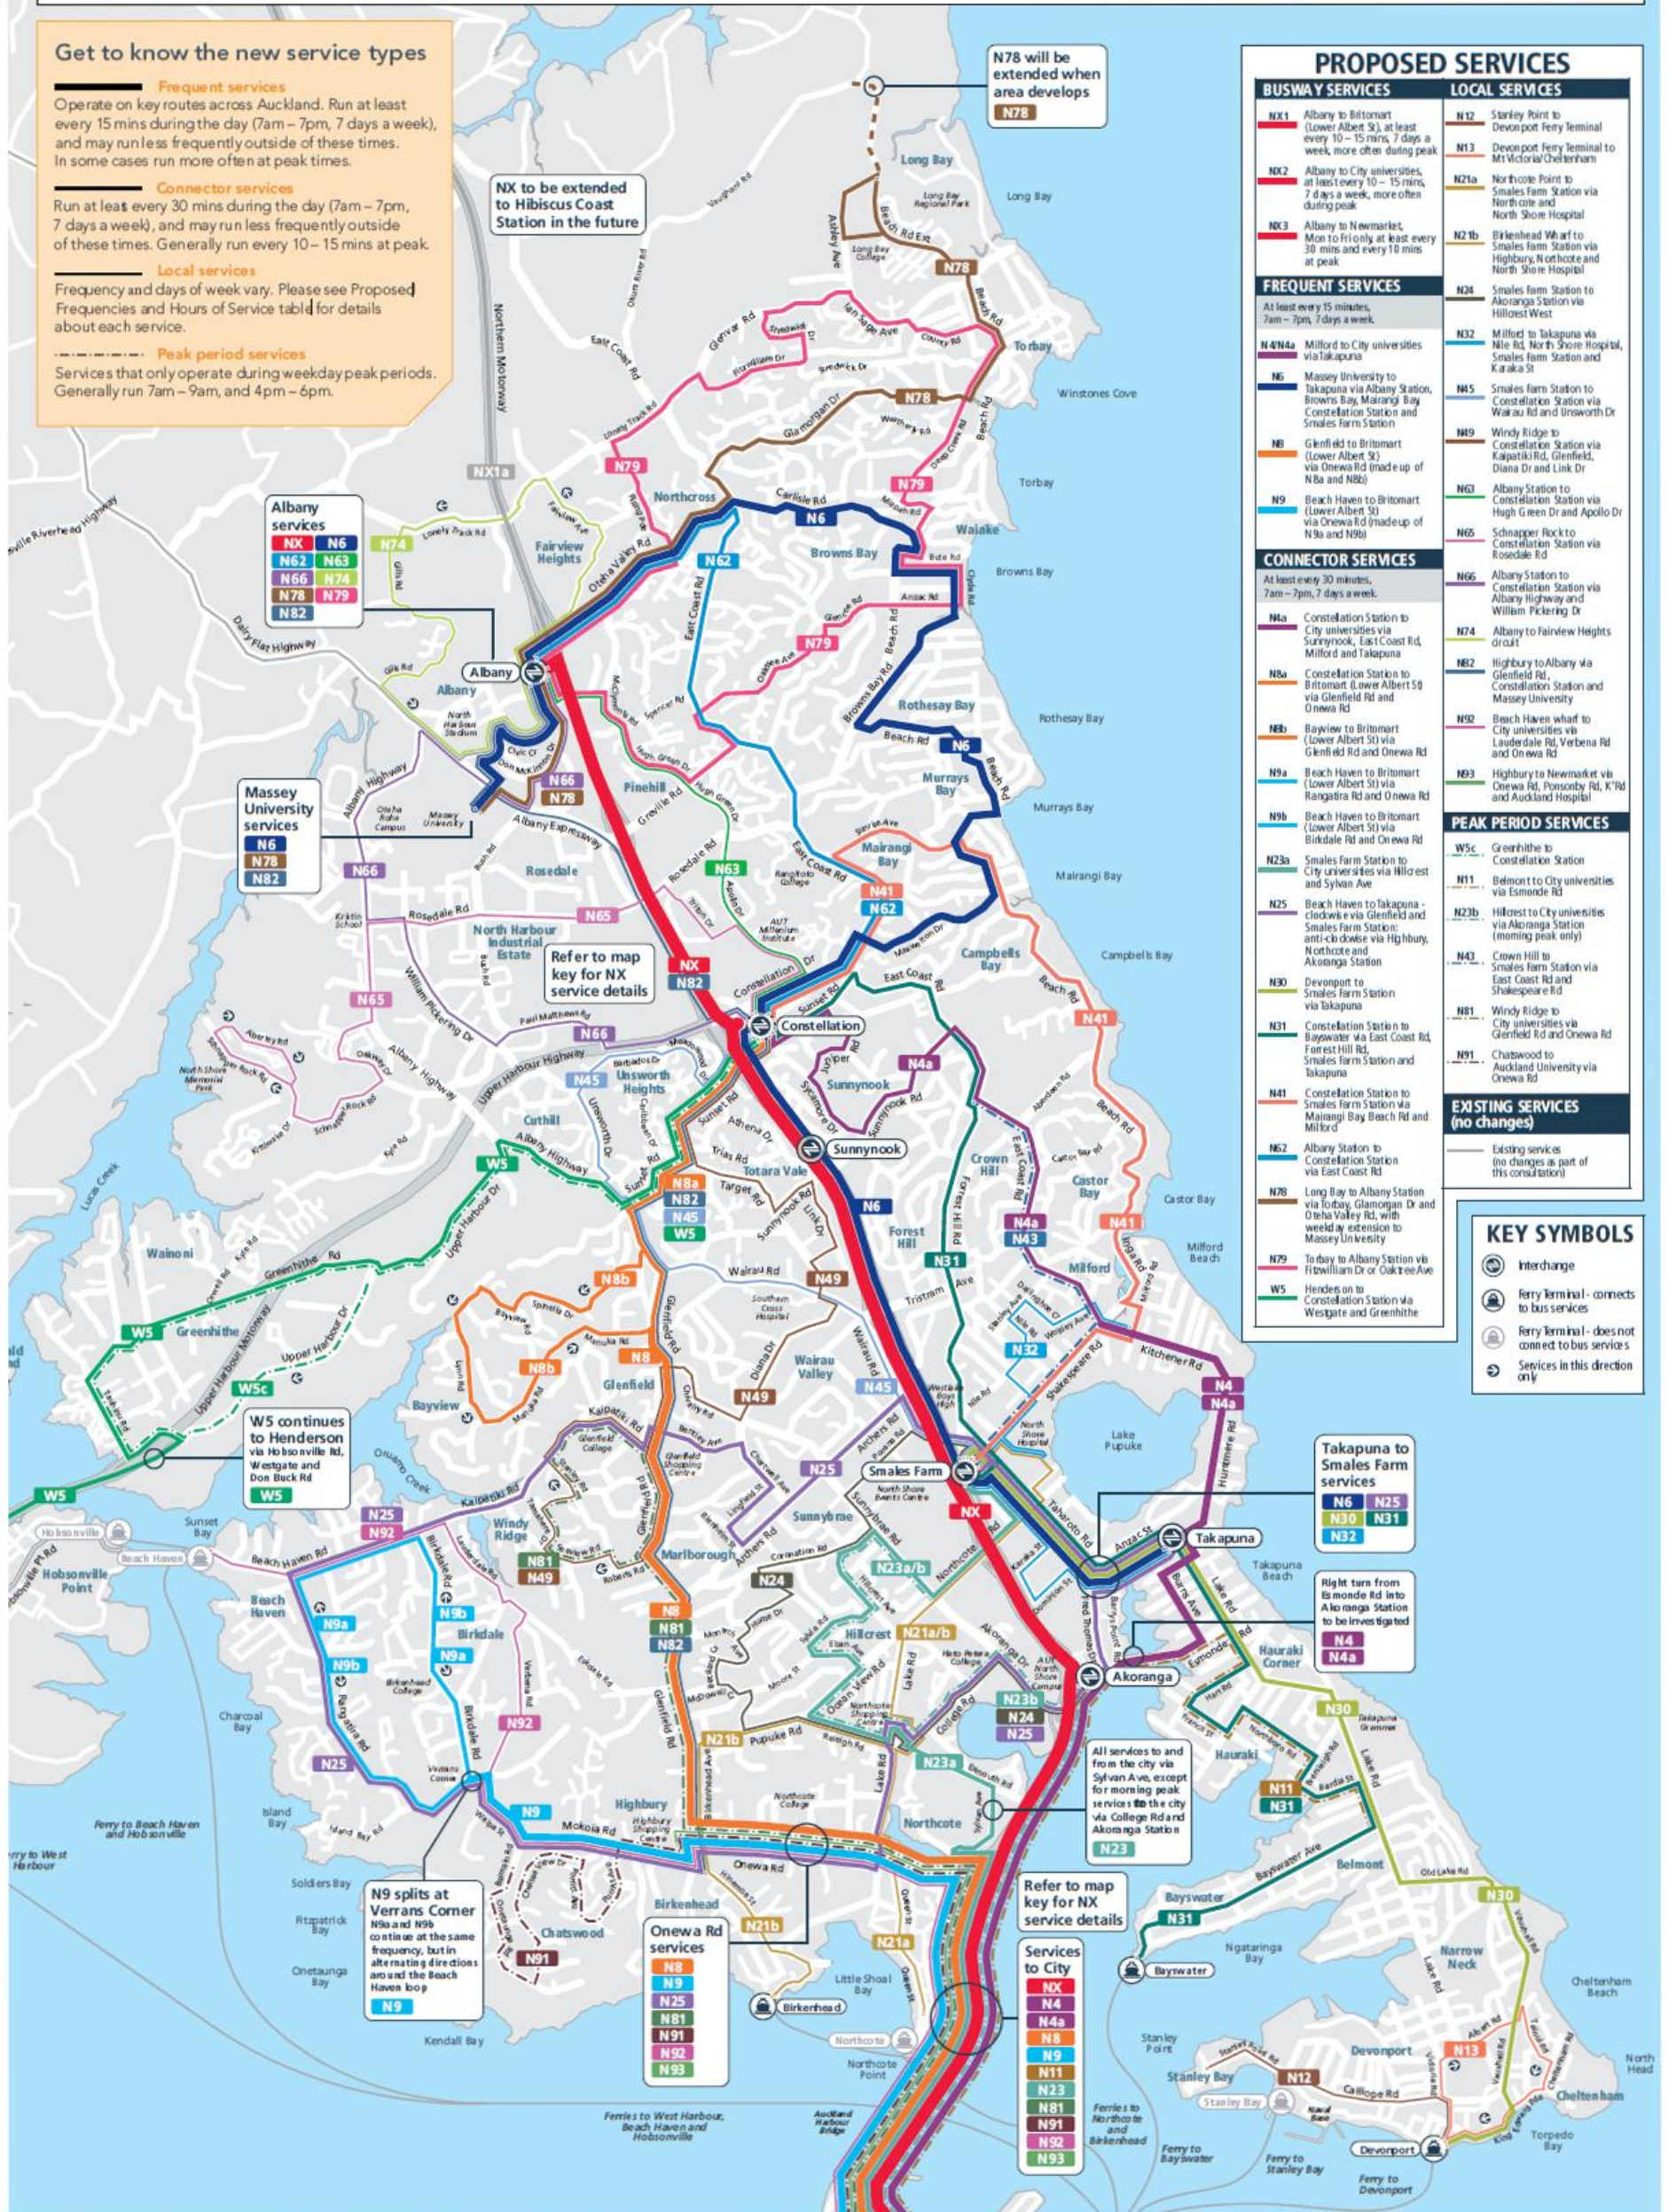

North Shore New Network Map

All current bus services are changing. Ferries and school buses are not part of this consultation

The route numbers used are for consultation purposes only, and may not be the final numbers. Bus stop locations will be reviewed once the New Network is finalised. All routes travel in both directions except where arrows indicate.

Get to know the new service types

Frequent services
Operate on key routes across Auckland. Run at least every 15 mins during the day (7am – 7pm, 7 days a week), and may run less frequently outside of these times. In some cases run more often at peak times.

Connector services
Run at least every 30 mins during the day (7am – 7pm, 7 days a week), and may run less frequently outside of these times. Generally run every 10 – 15 mins at peak.

Local services
Frequency and days of week vary. Please see Proposed Frequencies and Hours of Service table for details about each service.

Peak period services
Services that only operate during weekday peak periods. Generally run 7am – 9am, and 4pm – 6pm.

PROPOSED SERVICES

KEY SYMBOLS

- Interchange
- Ferry terminal - connects to bus services
- Ferry terminal - does not connect to bus services
- Services in this direction only