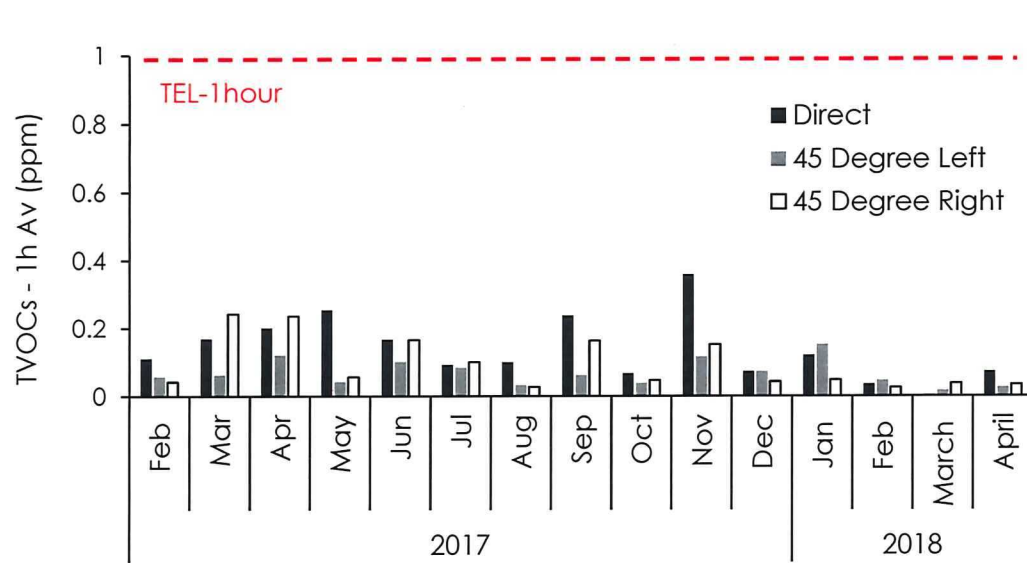

Environmental Monitoring Update Port of Tauranga

Port Boundary

Environmental Monitoring Update Port of Tauranga

Buffer Area