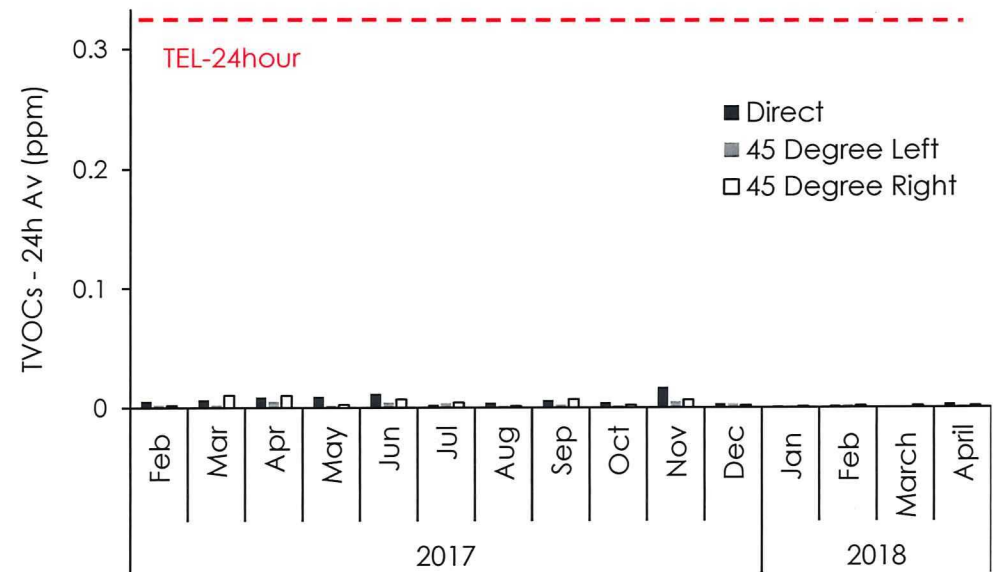

Environmental Monitoring Update Port of Tauranga

Port Boundary

Environmental Monitoring Update Port of Tauranga

Buffer Area